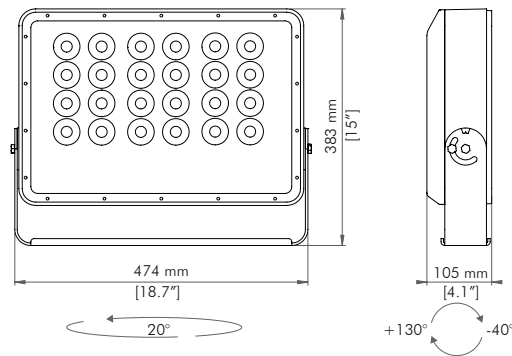

CAPITAL 300 MC

CAPITAL 300 MC

GRIVEND 

BEAM ANGLE REFERENCE

| | |
|--------|-----|
| SPOT | 7° |
| NARROW | 10° |
| MEDIUM | 23° |
| WIDE | 35° |

MAX OUTPUT
8830 lm
(SP DW configuration)

PHOTOMETRIC DETAILS AVAILABLE ON OUR WEBSITE

TECHNICAL SPECIFICATIONS

CAPITAL 300 MC is an IP67 powerful floodlight, whose die cast aluminium body hosts 24 high brightness RGBW or Dynamic White multichip LEDs. Dimensions: 474 mm x 105 mm x 383 mm. Available in DMX, automatic and Master-Slave mode, it also features RFU (Remote firmware update), and RDM (Remote device management) functions. DALI or DMX-RDM wireless control available on request. Unless an RDM compatible control is used, one Infrared Remote Control AL1321 must always be purchased for one or more CAPITAL 300 MC units in order to access DMX addressing, stand-alone operations and DMX channels configurations. Power supply: standard 100±277V / 50-60Hz. Power consumption: 1.2A @ 230V / 266W max. An Electrical Class I appliance, it also features self-resetting fuse protection as well as integrated electronic thermal protection management. The Polar Edition, fitted with an integrated de-icing system with electrically heated glass, is available on request. Operating temperature: -40°C to 50°C (-40°F to 122°F).